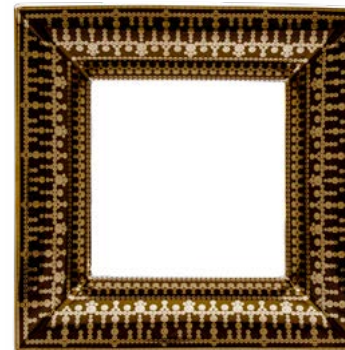

RITZ IMPÉRIAL
Vide-poche
Tray
30 cm x 30 cm - 11.8" x 11.8"
Ref. 30167 371 0595

TIARA
Vide-poche
Tray
30 cm x 30 cm - 11.8" x 11.8"
Ref. 30730 371 0595

TIARA
Vide-poche
Tray
30 cm x 30 cm - 11.8" x 11.8"
Ref. 30624 371 0595

TIARA
Vide-poche
Tray
30 cm x 30 cm - 11.8" x 11.8"
Ref. 30727 371 0595

TIARA
Vide-poche
Tray
30 cm x 30 cm - 11.8" x 11.8"
Ref. 30731 371 0595

RITZ IMPÉRIAL
Vide-poche
Tray
30 cm x 30 cm - 11.8" x 11.8"
Ref. 33268 371 0595